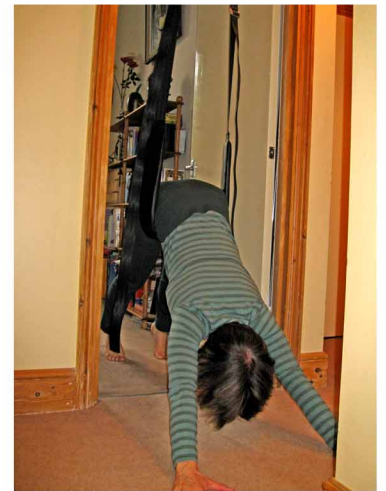

Multi function Home Inversion and Spinal Traction System

Easy to install,
easy to dismantle
and put away,
leaving only two
small brackets
screwed onto
inner door frame

£75 + £8.75 p&p
UK cheques and UK orders only
anna@yogabodymind.co.uk
Mobile: 07866 573 739